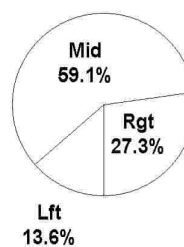

2005 AHSAA State Basketball Championships - TEAM SHOT CHART for the Hazlewood Golden Bears
Spring Garden Panthers vs. Hazlewood Golden Bears
 DATE: 03/04/2005 TIME: 4:00 SITE: BJCC

Shot Summary	M/A	%	PTS
3Pt FG	4/26	15.4%	12
2Pt FG	18/54	33.3%	36
Layups - L	0/0	0.0%	0
Layups - R	0/0	0.0%	0
Dunks	0/0	0.0%	0
Putbacks	0/0	0.0%	0
Overall Shooting	22/80	27.5%	48
Free Throws	10/21	47.6%	10
Total Points			58

Scoring Distribution

Scoring Locations

By Period	FG	FGA	FG%	3Pt	3PA	3P%	FT	FTA	FT%	PTS	ORB	DRB	TR	PF	AST	TO	BS	ST	P/S
1st Period	8	18	44.4	2	7	28.6	0	0	0.00	18	2	1	3	9	2	5	0	6	1.00
2nd Period	4	17	23.5	2	7	28.6	3	4	75.0	13	6	4	10	5	3	5	0	3	0.68
3rd Period	3	21	14.3	0	6	0.00	5	13	38.5	11	10	3	13	11	1	6	0	8	0.41
4th Period	7	24	29.2	0	6	0.00	2	4	50.0	16	6	5	11	11	0	3	0	3	0.62
Game	22	80	27.5	4	26	15.4	10	21	47.6	58	24	13	37	36	6	19	0	20	0.64

Scoring Breakdown

Scoring Range