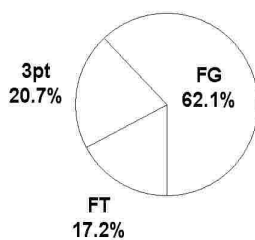

2005 AHSAA State Basketball Championships - TEAM SHOT CHART for the Hazlewood Golden Bears
Spring Garden Panthers vs. Hazlewood Golden Bears
 DATE: 03/04/2005 TIME: 4:00 SITE: BJCC

Shot Summary	M/A	%	PTS
3Pt FG	4/26	15.4%	12
2Pt FG	18/54	33.3%	36
Layups - L	0/0	0.0%	0
Layups - R	0/0	0.0%	0
Dunks	0/0	0.0%	0
Putbacks	0/0	0.0%	0
Overall Shooting	22/80	27.5%	48
Free Throws	10/21	47.6%	10
Total Points			58

Scoring Distribution

Scoring Locations

By Period	FG	FGA	FG%	3Pt	3PA	3P%	FT	FTA	FT%	PTS	ORB	DRB	TR	PF	AST	TO	BS	ST	P/S
1st Period	8	18	44.4	2	7	28.6	0	0	0.00	18	2	1	3	9	2	5	0	6	1.00
2nd Period	4	17	23.5	2	7	28.6	3	4	75.0	13	6	4	10	5	3	5	0	3	0.68
3rd Period	3	21	14.3	0	6	0.00	5	13	38.5	11	10	3	13	11	1	6	0	8	0.41
4th Period	7	24	29.2	0	6	0.00	2	4	50.0	16	6	5	11	11	0	3	0	3	0.62
Game	22	80	27.5	4	26	15.4	10	21	47.6	58	24	13	37	36	6	19	0	20	0.64

Scoring Breakdown

Scoring Range